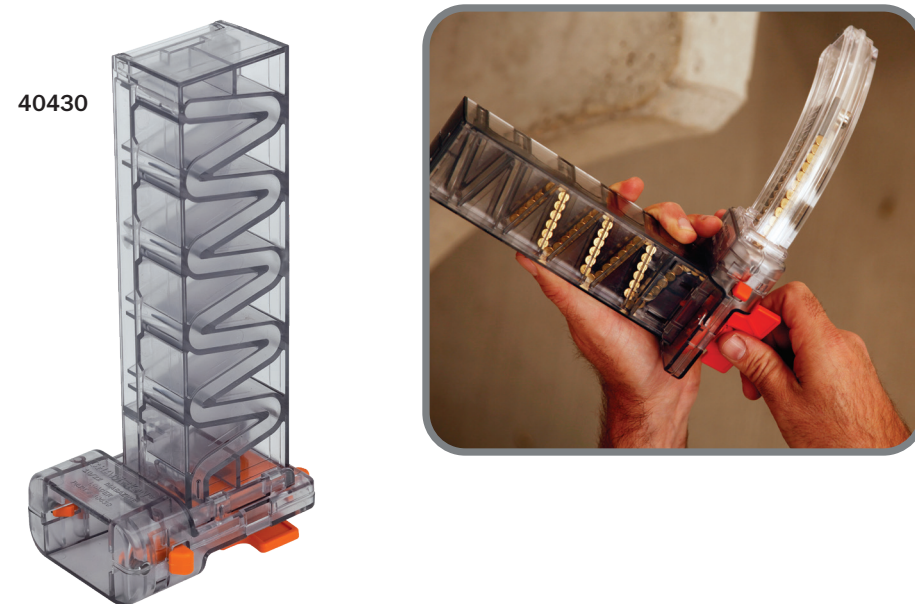

MAGAZINE LOADERS

Our easy-to-use Magazine Loader quickly fills high-capacity and standard magazines to cut down on the time you spend meticulously reloading them. Fits Ruger® 10/22®, 77/22 & 96/22

40430	Magazine Loader-Only