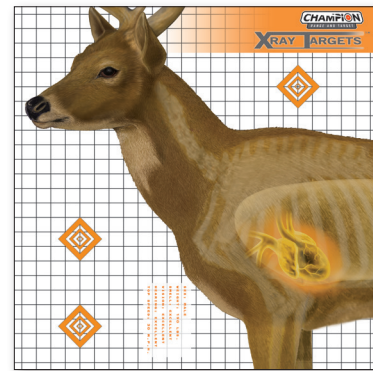

CRITTER SERIES TARGETS

45781	Critter Series Targets (2 of each 5 critters shown)	11" x 14"	10 pk
-------	---	-----------	-------

XRAY® TARGET

The next best thing to actually hunting, is practicing your shot. Champion®'s XRay® targets feature life-like images guaranteed to get a hunter's heart pounding. These realistic targets are a fun way to perfect your aim at your quarry's vitals. VisiShot® targets quickly reveal a bright orange color when you score a hit. So, take your best shot!

45902	Deer Target	25" x 25"	6 pk
-------	-------------	-----------	------

ANIMAL TARGET

45789	Deer Vitals	14" x 18"	12 pk
-------	-------------	-----------	-------

PAPER TARGETS

40749	25 yard Pistol Target	10.5" x 12"	12 pk
40722	25 yard Pistol Target	10.5" x 12"	100 pk
40750	50 foot Pistol Target	10.5" x 12"	12 pk
40751	50 foot Pistol Target	10.5" x 12"	12 pk