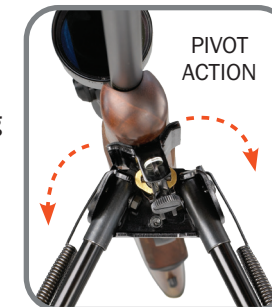

40854	Bi-Pod - Adjustable 6"- 9"
40853	Bi-Pod - Adjustable 9"- 13"

PIVOT BI-PODS

Where the game goes, so can your aim. Our Pivot Bi-Pods with rapid adjust lever, smoothly change angles and positions, making target acquisition quicker and easier on any type of uneven terrain.

40855	Pivot Bi-Pod - Adjustable 6"- 9"
40856	Pivot Bi-Pod - Adjustable 9"- 13"
40857	Pivot Bi-Pod - Adjustable 13½"- 23"
40453	Pivot Bi-Pod - Adjustable 14½"- 29¼"

Our Pivot Traverse Bi-Pod features smooth horizontal rotation for flat and steady tracking on moving game.

PIVOT TRAVERSE BI-PODS

These pivoting Bi-Pods feature innovative traversing technology, enabling you to horizontally rotate back and forth for a steady hold on moving game. Plus its rapid-adjust lever lock quickly locks-down in any position.