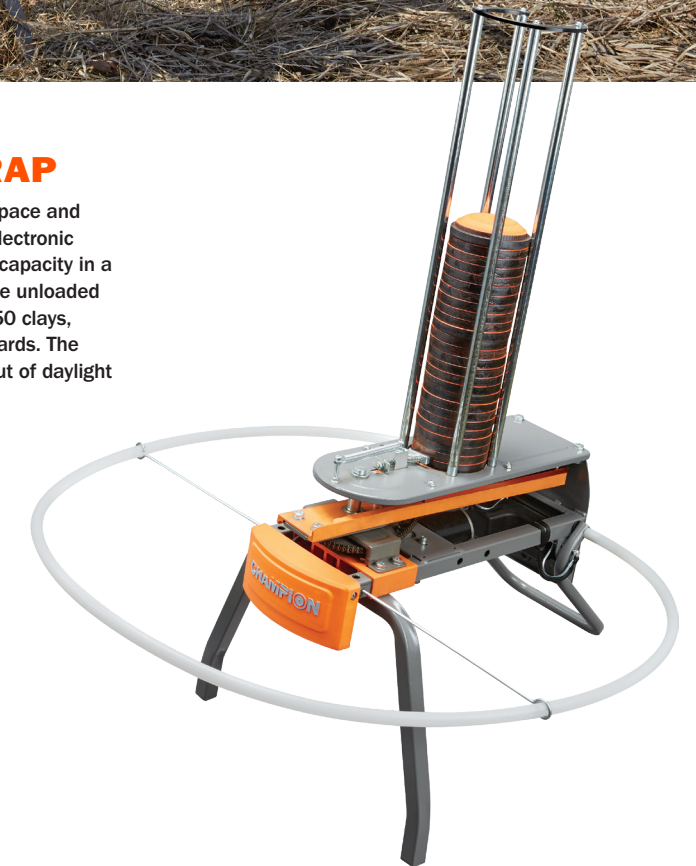

WORKHORSE® ELECTRONIC TRAP

Moving up to an electronic trap was once a major investment in space and money, not anymore. The affordable Champion® WORKHORSE® Electronic Trap lives up to its name, combining high-volume target-throwing capacity in a compact design. It fits in the trunk of most any vehicle, and can be unloaded and set up by one person. The detachable magazine holds up to 50 clays, and can throw them with three different launch angles up to 75 yards. The Champion® WORKHORSE can keep throwing clays until you run out of daylight or ammunition – whatever comes first.

- Compact, Portable Design
- Throws targets up to 75 yards
- 50 Clay Magazine
- 2.5 Second Reset
- 3 Launch Angles

40916 Workhorse Electronic Trap