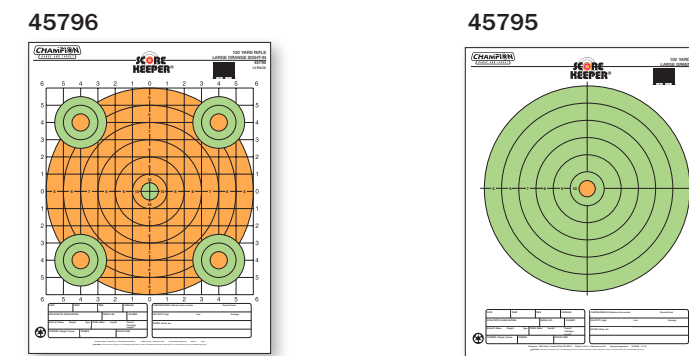

SCORE KEEPER® FLUORESCENT ORANGE & GREEN BULL

45760	25 yd. Pistol Slowfire	11" x 16"	12 pk
45761	100 yd. Rifle Sight-In	14" x 18"	12 pk
45731	100 yd. Rifle Sight-In	14" x 18"	100 pk
45762	100 yd. Smallbore Rifle	14" x 18"	10 pk
45796	100 yd. Rifle Sight-In	14" x 18"	12 pk
45795	100 yd. Rifle	14" x 18"	12 pk